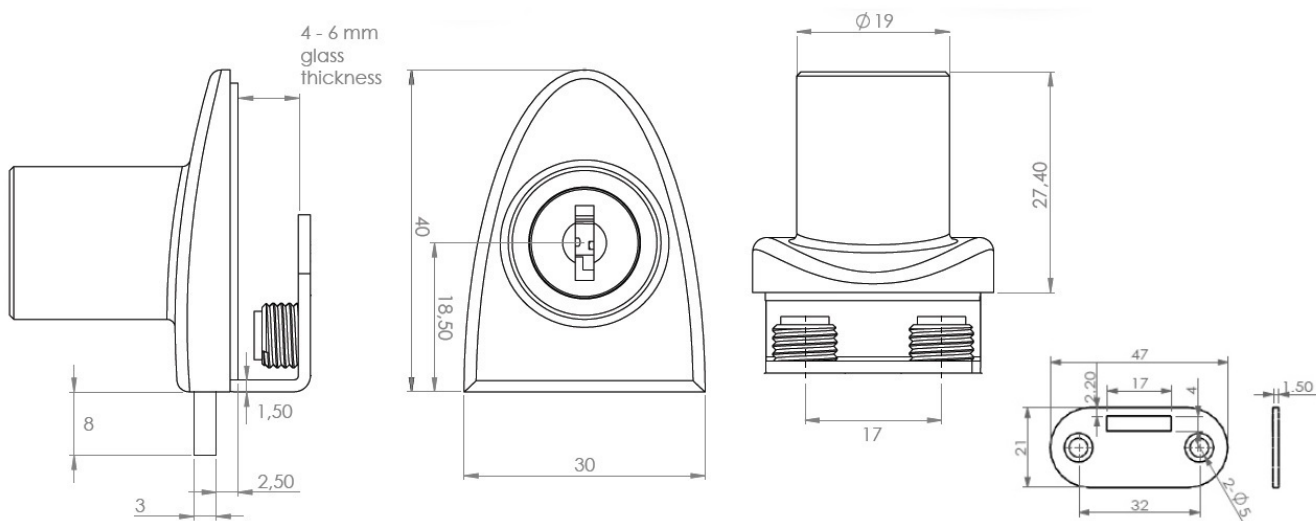

PRODUCT SHEET

Description:

Glass Door Lock "Badge", F/Single Doors, MIC#J11, Alu,W/SISO Oval Metal Key, 400 KD,W/2 Zamak Screws W/PVC Tip, 1 Alu, Flat Oval Metal Striking Plate, f/Glass Thickness 4-6mm

Item number:

14.09.506-0

Units	Box	Carton	HS Code	Barcode
Pcs.	10	100	8301300000	
				5704866048613

SISO A/S

Mileparken 11
DK-2740 Skovlunde
Denmark
VAT: DK 24786013

Phone +45 45 830 900

www.siso.dk
siso@siso.dk

Danske Bank
Nytorv Branch
Copenhagen
SWIFT: DABADKKK

Account no.
4180 3112 112936
IBAN Account
DK7230003112112936